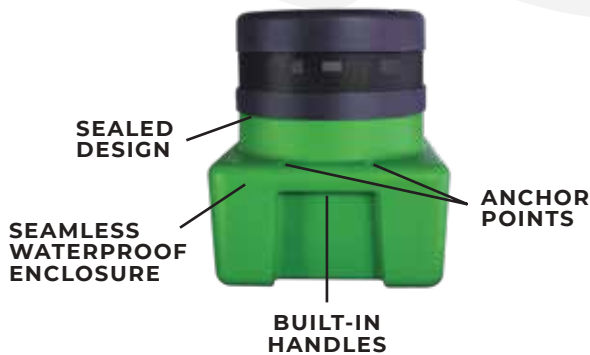

FEATURES

40% SMALLER FOOTPRINT