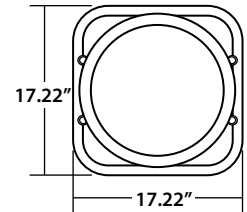

ST-12PRO

Type:	Underground subwoofer
Woofer:	12"
Power:	400W
Impedance:	70v or 4Ω
70v Taps:	200W
Freq. Response:	30Hz-120Hz
Sensitivity:	89dB
Max SPL:	110dB @ 70v

ST-10PRO

Type:	Underground subwoofer
Woofer:	10"
Power:	250W
Impedance:	4Ω
70v Taps:	N/A
Freq. Response:	38Hz-120Hz
Sensitivity:	88dB
Max SPL:	101dB