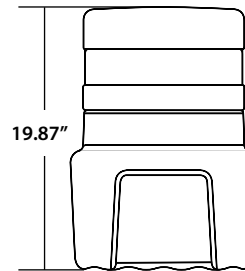

SUBTERRAIN™
PRO

SUBTERRAIN PRO SERIES

TruAudio's outdoor SubTerrain™ Pro Series has upgraded to a 40% smaller footprint that enables easier ground installation along with the convenient built-in handles, a sealed-enclosure in order to eliminate the chance of water leaking into the enclosure, the woofer is also positioned methodically on top of the chamber to allow serviceability without having to dig up the entire subwoofer, included anchor points on the exterior of the sub in order to avoid floating up out of the dirt when in high-moisture environments, and a better output to blow your outdoor guests out of the park.

ST-12PRO

Type:	Underground subwoofer
Woofer:	12"
Power:	400W
Impedance:	70v or 4Ω
70v Taps:	200W
Freq. Response:	30Hz-120Hz
Sensitivity:	89dB
Max SPL:	110dB @ 70v

ST-10PRO

Type:	Underground subwoofer
Woofer:	10"
Power:	250W
Impedance:	4Ω
70v Taps:	N/A
Freq. Response:	38Hz-120Hz
Sensitivity:	88dB
Max SPL:	101dB