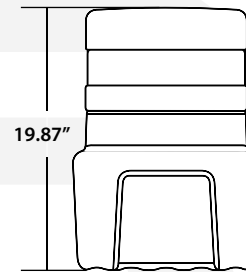

ST-12PRO

Type:	Underground subwoofer
Woofer:	12"
Power:	400W
Impedance:	70v or 4Ω
70v Taps:	200W
Freq. Response:	30Hz-120Hz
Sensitivity:	89dB
Max SPL:	110dB @ 70v

ST-10PRO

Type:	Underground subwoofer
Woofer:	10"
Power:	250W
Impedance:	4Ω
70v Taps:	N/A
Freq. Response:	38Hz-120Hz
Sensitivity:	88dB
Max SPL:	101dB