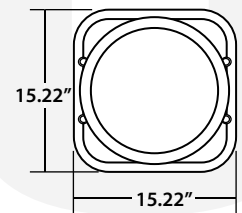

ST-12PRO

Type:	Underground subwoofer
Woofer:	12"
Power:	400W
Impedance:	70v or 4Ω
70v Taps:	200W
Freq. Response:	30Hz-120Hz
Sensitivity:	89dB
Max SPL:	110dB @ 70v

ST-10PRO

Type:	Underground subwoofer
Woofer:	10"
Power:	250W
Impedance:	4Ω
70v Taps:	N/A
Freq. Response:	38Hz-120Hz
Sensitivity:	88dB
Max SPL:	101dB